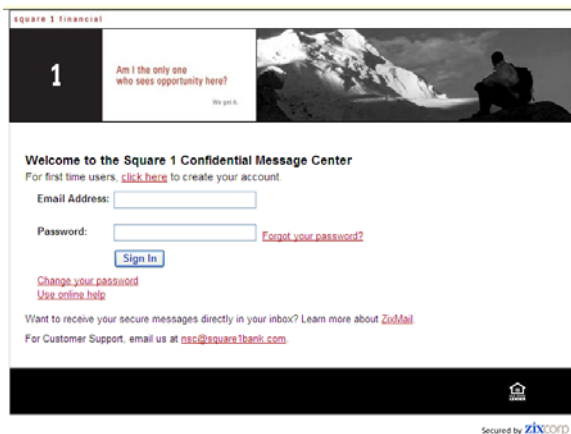

square 1 confidential

Quick Reference

- 1 Follow the link provided in your notification email. To ensure delivery of this message to your inbox, please add the domain: **zixmessagecenter.com** to the “safe-senders list” of your spam filter.

- On your first visit, you'll be taken to a Password Creation screen. Follow the registration guidelines, and click **SUBMIT**. You will use this password each time to access your secure ZixMessage Inbox.

- 2 Log into the ZixMessage Center.

- 3 In your secure ZixMail account, select the message to view it in your browser.